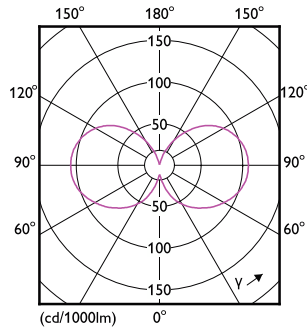

LEDbulb MAS EU A60 2,3W E27 830 CL-LDD

General Uniform Lighting
Page 11

LEDbulb MAS EU 2,3W A60 E27 830 CL-GUL